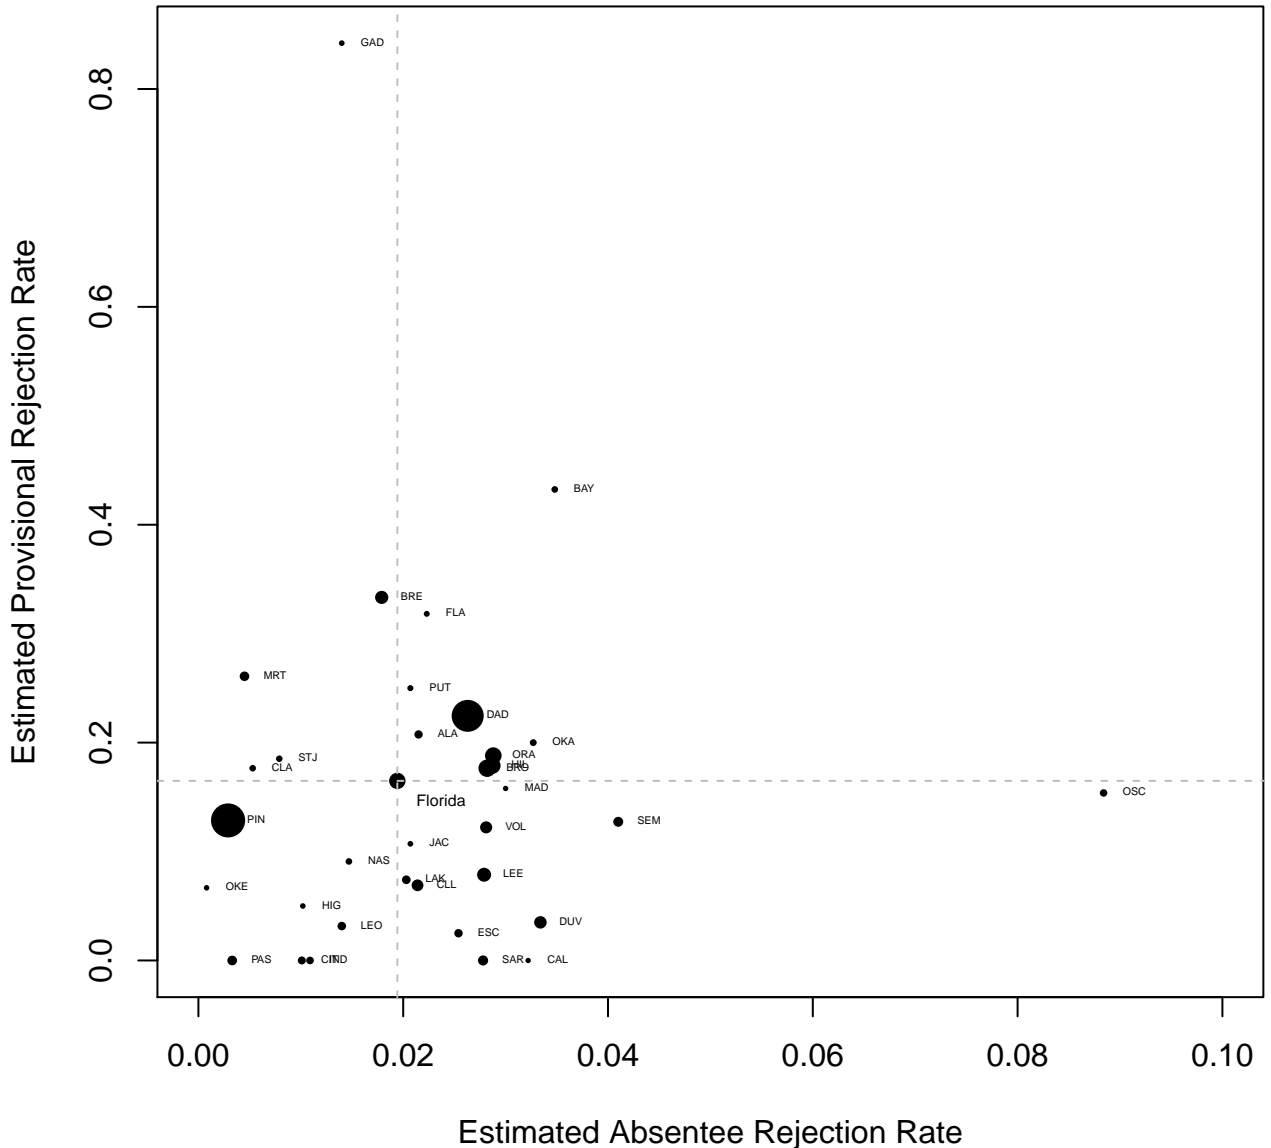

Rejected Ballots in the 2012 Primary Election

Note: based on the October, 2012, Florida statewide database assuming accepted ballot unless clear evidence otherwise; includes all counties except Palm Beach and St. Lucie